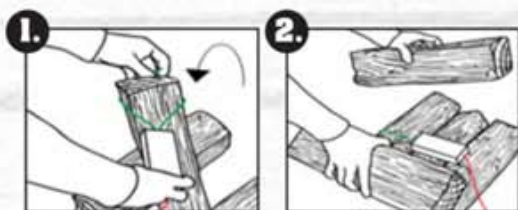

1. Loop the green string around a log

2. Build a structure of logs